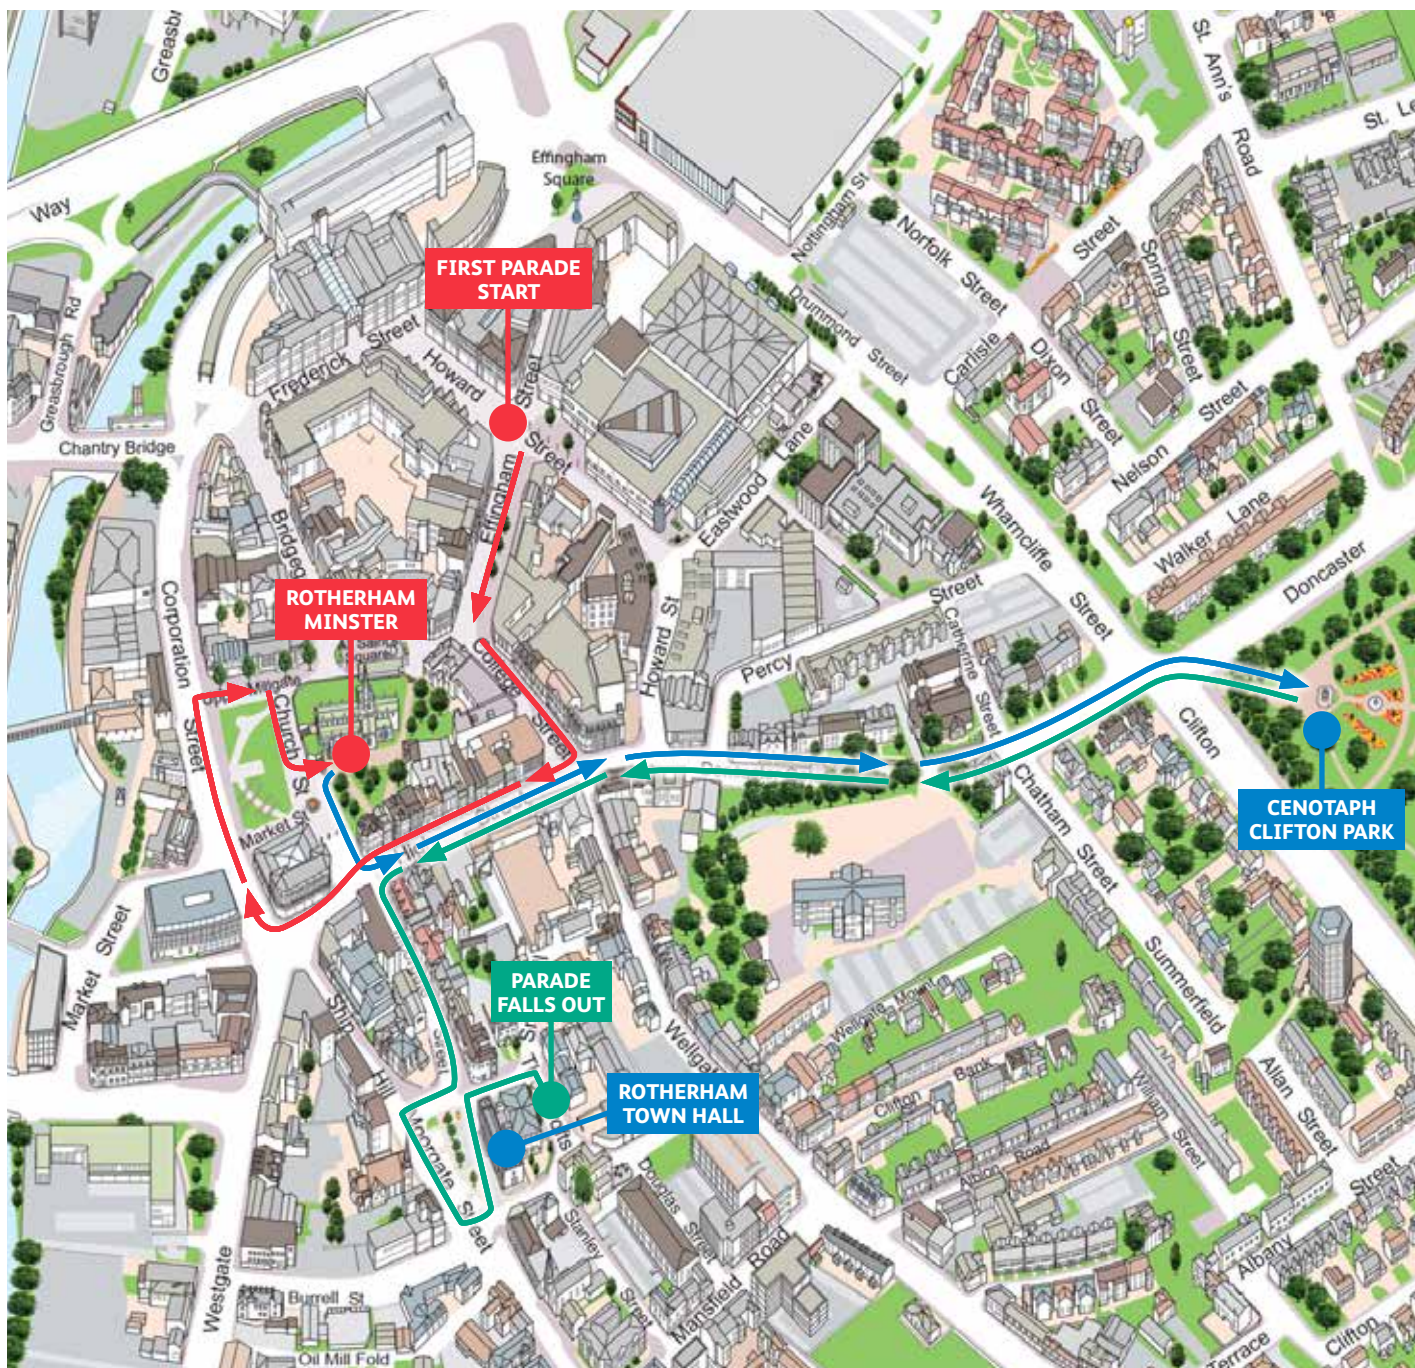

ROTHERHAM REMEMBRANCE PARADE

Parade route:

First Parade (RED) →
forms-up at 9am and moves off at 9.15am

- Move off from Effingham Street
- Left along College Street
- Right up High Street
- Right onto Corporation Street
- Right onto Upper Millgate
- Right up Church Street and in to Rotherham Minster

9.45am – Service

Second Parade (BLUE) →
departs at 10.45am from Rotherham Minster

- Down High Street
- Up Doncaster Gate to the Cenotaph within Clifton Park
- Veteran's to fall-in at the junction of Catherine Street

11am – Silence and wreath laying at War Memorial

Final Parade (GREEN) →
departs Cenotaph at 11.05am

- down Doncaster Gate
- Up High Street
- Left up Moorgate Street for Parade march past the Saluting Dais outside the Town Hall

11.30am – 'Fall Out'